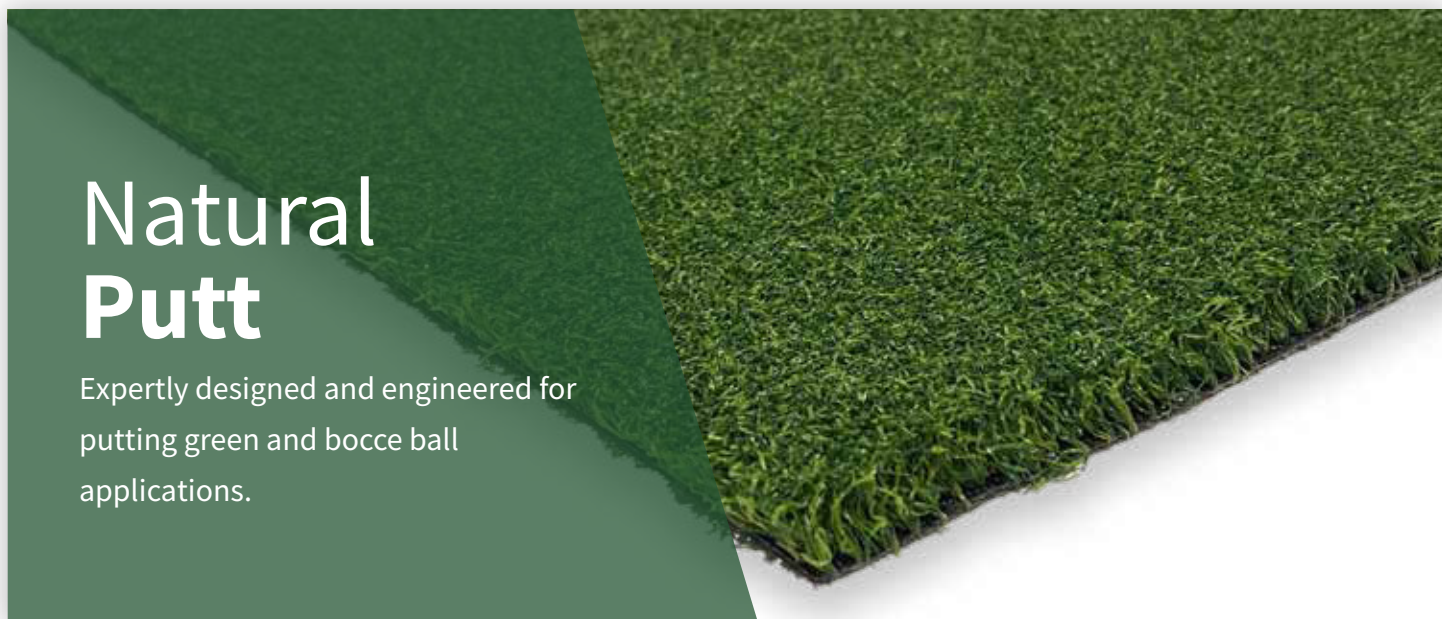

Natural Putt

Expertly designed and engineered for putting green and bocce ball applications.

About Natural Putt

Need to shave a few strokes off your game? Let us install Natural Putt in your back yard. You will be turning heads and not because you're yelling fore! Natural Putt has a deep green color and is meant for use in putting greens and bocce ball courts. We can adjust the infill of the turf so you can decide how you want the ball to roll. This turf trimmed out with one of our longer fiber turf products gives a realistic look and a fringe that you can chip from.

Natural Putt

Expertly designed and engineered for putting green and bocce ball applications.

Property	Imperial Units	Description
Fiber Type		100% Polypropylene
Fiber Mass	4400 Denier	TXT PP
Finished Pile Height	.563"	
Pile/Face Weight	32 oz/yd ²	
Tufting Gauge	3/16"	
Primary Back	7.5 oz/yd ²	K29 stabilized multi-layered woven polypropylene
Secondary Backing	16.0 oz/yd ²	DuraLock PU
Total Weight*	55.5 oz/yd ²	
Tufted Roll Width*	15 ft	
Standard Colors		Forest/Pine
Infill Recommended		Yes